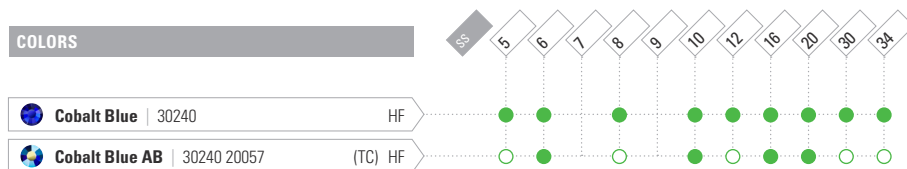

## Chaton Rose VIVA 12°

ART. 438 11 612  
SIZE: ss 5, 6, 7, 8, 9, 10, 12, 16, 20, 30, 34

NO HOTFIX

HOTFIX

### KEY:

- Standard portfolio item
- Minimum order quantity required
- Innovation
- Innovation, minimum order quantity required

NEW COLOR