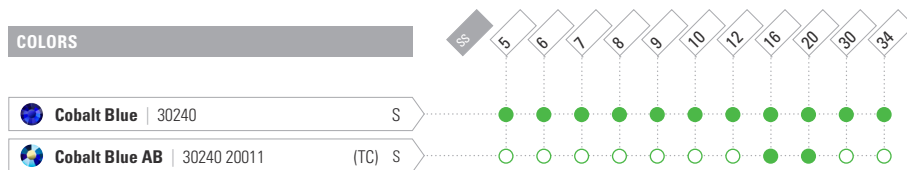

## Chaton Rose MAXIMA

ART. 438 11 615  
SIZE: ss 5, 6, 7, 8, 9, 10, 12, 16, 20

ART. 438 11 618  
SIZE: ss 30, 34

NO HOTFIX

HOTFIX

## Chaton Rose VIVA 12°

ART. 438 11 612  
SIZE: ss 5, 6, 7, 8, 9, 10, 12, 16, 20, 30, 34

NO HOTFIX

HOTFIX