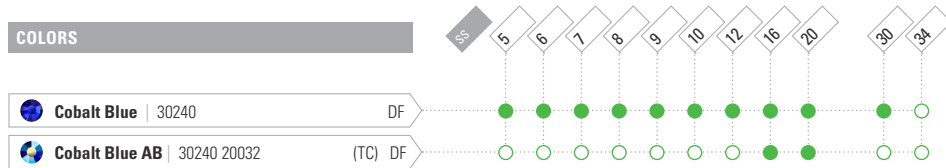

## Chaton Rose MAXIMA

ART. 438 11 615  
SIZE: ss 5, 6, 7, 8, 9, 10, 12, 16, 20

ART. 438 11 618  
SIZE: ss 30, 34

NO HOTFIX

HOTFIX

## Chaton Rose VIVA 12°

ART. 438 11 612  
SIZE: ss 5, 6, 7, 8, 9, 10, 12, 16, 20, 30, 34

NO HOTFIX

HOTFIX