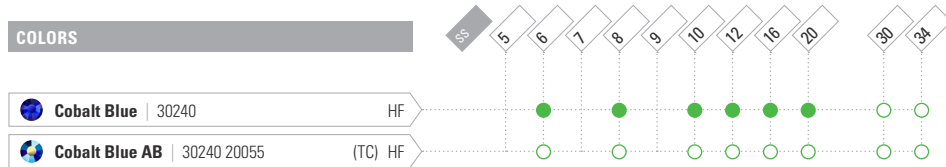

## Chaton Rose MAXIMA

ART. 438 11 615  
SIZE: ss 5, 6, 7, 8, 9, 10, 12, 16, 20

ART. 438 11 618  
SIZE: ss 30, 34

NO HOTFIX

HOTFIX

## Chaton Rose VIVA 12°

ART. 438 11 612  
SIZE: ss 5, 6, 7, 8, 9, 10, 12, 16, 20, 30, 34

NO HOTFIX

HOTFIX